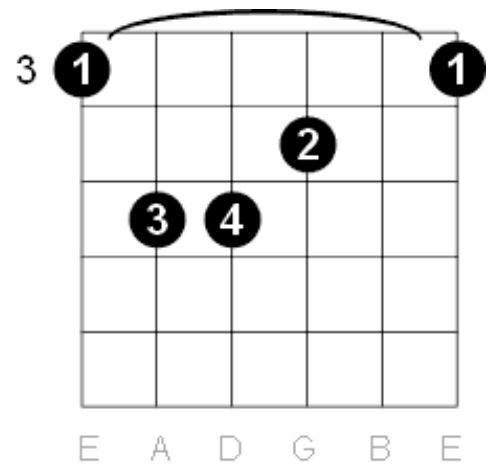

C Major Guitar Shapes

Scale intervals: 1 - 3 - 5

Notes in the chord: C - E - G

Various names: C C Major Cmaj

G Major Guitar Shapes

Scale intervals: 1 - 3 - 5

Notes in the chord: G - B - D

Various names: G G Major Gmaj

As D Sharp:

Notes in the chord: D# - G - A#

Various names: D# D# Major D#maj

Ab Major Guitar Shapes

Scale intervals: 1 - 3 - 5

Notes in the chord: Ab - C - Eb

Various names: Ab Ab Major Abmaj

As G Sharp:

Notes in the chord: G# - C - D#

Various names: G# G# Major G#maj

D Flat Major Guitar Shapes

Scale intervals: 1 - 3 - 5

Notes in the chord: Db - F - Ab

Various names: Db Dbmaj Db Major

X

As C sharp:

Notes in the chord: C# - F - G#

Various names: C# C# Major C#maj

G Flat Major Guitar Shapes

Scale intervals: 1 - 3 - 5

Notes in the chord: Gb - Bb - Db

Various names: Gb Gb Major Gbmaj

As F sharp:

Notes in the chord: F# - A# - C#