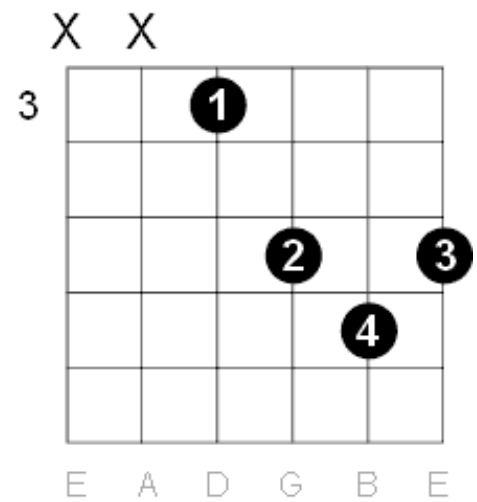

Various names: A A Major Amaj

E Major Guitar Shapes

Scale intervals: 1 - 3 - 5

Notes in the chord: E - G# - B

Various names: E E Major Emaj

B Major Guitar Shapes

Scale intervals: 1 - 3 - 5

Notes in the chord: B - D# - F#

Various names: B B Major Bmaj

F Major Guitar Shapes

Scale intervals: 1 - 3 - 5

Notes in the chord: F - A - C

Various names: F F Major Fmaj

B Flat Major Guitar Shapes

Scale intervals: 1 - 3 - 5

Notes in the chord: Bb - D - F

Various names: Bb Bb Major Bb maj

As A sharp:

Notes in the chord: A# - D - F

Various names: A# A# Major A#ma

E Flat Major Guitar Shapes

Scale intervals: 1 - 3 - 5

Notes in the chord: Eb - G - b

Various names: Eb Ebmaj Eb Major

As D Sharp:

Notes in the chord: D# - G - A#

Various names: D# D# Major D#maj

Ab Major Guitar Shapes

Scale intervals: 1 - 3 - 5

Notes in the chord: Ab - C - Eb

Various names: Ab Ab Major Abmaj

As G Sharp: