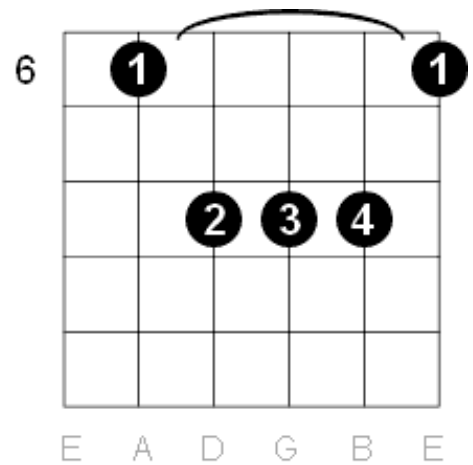

Various names: B B Major Bmaj

F Major Guitar Shapes

Scale intervals: 1 - 3 - 5

Notes in the chord: F - A - C

Various names: F F Major Fmaj

B Flat Major Guitar Shapes

Scale intervals: 1 - 3 - 5

Notes in the chord: Bb - D - F

Various names: Bb Bb Major Bb maj

As A sharp:

Notes in the chord: A# - D - F

Various names: A# A# Major A#ma

E Flat Major Guitar Shapes

Scale intervals: 1 - 3 - 5

Notes in the chord: Eb - G - b

Various names: Eb Ebmaj Eb Major

As D Sharp:

Notes in the chord: D# - G - A#

Various names: D# D# Major D#maj

Ab Major Guitar Shapes

Scale intervals: 1 - 3 - 5

Notes in the chord: Ab - C - Eb

Various names: Ab Ab Major Abmaj

As G Sharp: