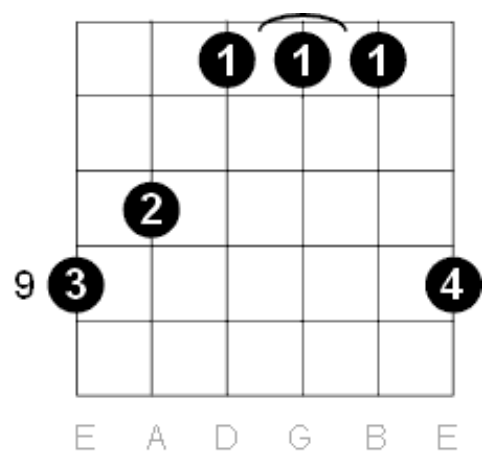

Various names: Bb Bb Major Bb maj

As A sharp:

Notes in the chord: A# - D - F

Various names: A# A# Major A#ma

E Flat Major Guitar Shapes

Scale intervals: 1 - 3 - 5

Notes in the chord: Eb - G - b

Various names: Eb Ebmaj Eb Major

As D Sharp:

Notes in the chord: D# - G - A#

Various names: D# D# Major D#maj

Ab Major Guitar Shapes

Scale intervals: 1 - 3 - 5

Notes in the chord: Ab - C - Eb

Various names: Ab Ab Major Abmaj

As G Sharp:

Notes in the chord: G# - C - D#

Various names: G# G# Major G#maj

D Flat Major Guitar Shapes

Scale intervals: 1 - 3 - 5

Notes in the chord: Db - F - Ab

Various names: Db Dbmaj Db Major

X

As C sharp:

Notes in the chord: C# - F - G#

Various names: C# C# Major C#maj

G Flat Major Guitar Shapes

Scale intervals: 1 - 3 - 5

Notes in the chord: Gb - Bb - Db

Various names: Gb Gb Major Gbmaj

As F sharp:

Notes in the chord: F# - A# - C#