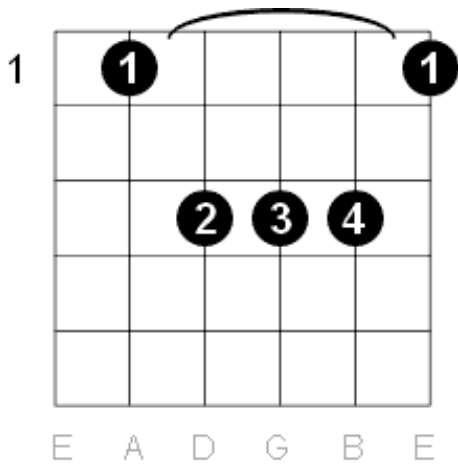

Various names: A A Major Amaj

E Major Guitar Shapes

Scale intervals: 1 - 3 - 5

Notes in the chord: E - G# - B

Various names: E E Major Emaj

B Major Guitar Shapes

Scale intervals: 1 - 3 - 5

Notes in the chord: B - D# - F#

Various names: B B Major Bmaj

F Major Guitar Shapes

Scale intervals: 1 - 3 - 5

Notes in the chord: F - A - C

Various names: F F Major Fmaj

B Flat Major Guitar Shapes

Scale intervals: 1 - 3 - 5

Notes in the chord: Bb - D - F

Various names: Bb Bb Major Bb maj

As A sharp:

Notes in the chord: A# - D - F

Various names: A# A# Major A#ma

E Flat Major Guitar Shapes

Scale intervals: 1 - 3 - 5

Notes in the chord: Eb - G - b

Various names: Eb Ebmaj Eb Major

As D Sharp:

Notes in the chord: D# - G - A#

Various names: D# D# Major D#maj

Ab Major Guitar Shapes

Scale intervals: 1 - 3 - 5

Notes in the chord: Ab - C - Eb

Various names: Ab Ab Major Abmaj

As G Sharp: