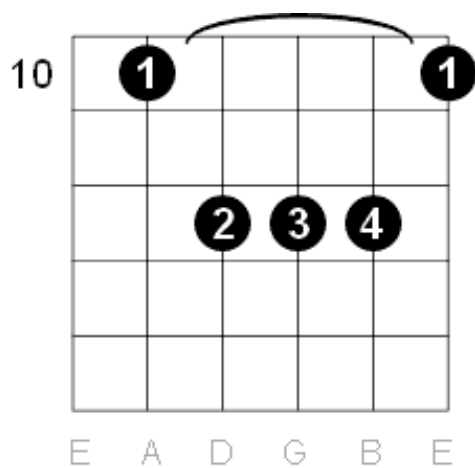

C Major Guitar Shapes

Scale intervals: 1 - 3 - 5

Notes in the chord: C - E - G

Various names: C C Major Cmaj

G Major Guitar Shapes

Scale intervals: 1 - 3 - 5

Notes in the chord: G - B - D

Various names: G G Major Gmaj

Various names: Bb Bb Major Bb maj

As A sharp:

Notes in the chord: A# - D - F

Various names: A# A# Major A#ma

E Flat Major Guitar Shapes

Scale intervals: 1 - 3 - 5

Notes in the chord: Eb - G - b

Various names: Eb Ebmaj Eb Major

As D Sharp:

Notes in the chord: D# - G - A#

Various names: D# D# Major D#maj

Ab Major Guitar Shapes

Scale intervals: 1 - 3 - 5

Notes in the chord: Ab - C - Eb

Various names: Ab Ab Major Abmaj

As G Sharp:

Notes in the chord: G# - C - D#

Various names: G# G# Major G#maj

D Flat Major Guitar Shapes

Scale intervals: 1 - 3 - 5

Notes in the chord: Db - F - Ab

Various names: Db Dbmaj Db Major

X

As C sharp: