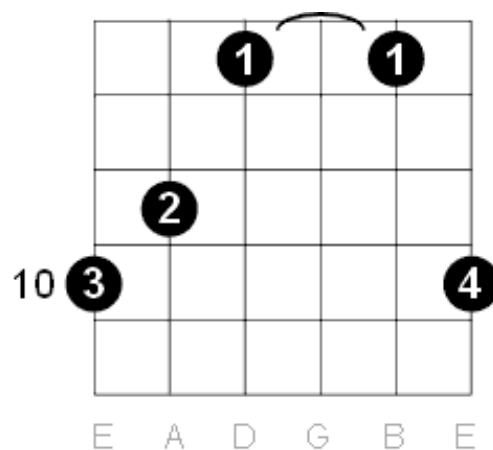

D Major Guitar Shapes

Scale intervals: 1 - 3 - 5

Notes in the chord: D - F# - A

Various names: D D Major Dmaj

X X O