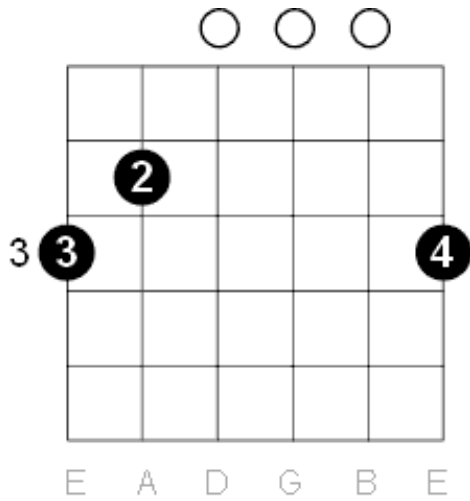

G Major Guitar Shapes

Scale intervals: 1 - 3 - 5

Notes in the chord: G - B - D

Various names: G G Major Gmaj