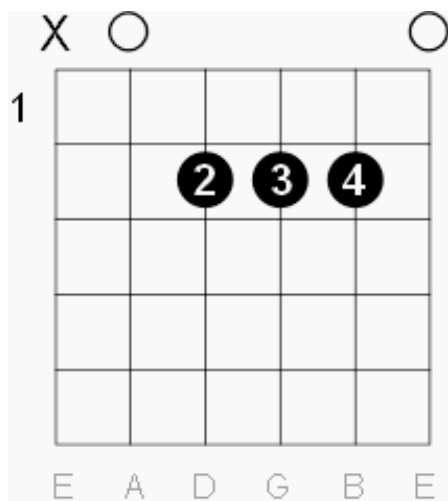

D Major Guitar Shapes

Scale intervals: 1 - 3 - 5

Notes in the chord: D - F# - A

Various names: D D Major Dmaj

X X O

A Major Guitar Shapes

Scale intervals: 1 - 3 - 5

Notes in the chord: A - C# - E

Various names: A A Major Amaj

E Major Guitar Shapes

Scale intervals: 1 - 3 - 5

Notes in the chord: E - G# - B

Various names: E E Major Emaj

B Major Guitar Shapes

Scale intervals: 1 - 3 - 5

Notes in the chord: B - D# - F#

As D Sharp:

Notes in the chord: D# - G - A#

Various names: D# D# Major D#maj

Ab Major Guitar Shapes

Scale intervals: 1 - 3 - 5

Notes in the chord: Ab - C - Eb

Various names: Ab Ab Major Abmaj

As G Sharp:

Notes in the chord: G# - C - D#

Various names: G# G# Major G#maj

D Flat Major Guitar Shapes

Scale intervals: 1 - 3 - 5

Notes in the chord: Db - F - Ab

Various names: Db Dbmaj Db Major

X

As C sharp: