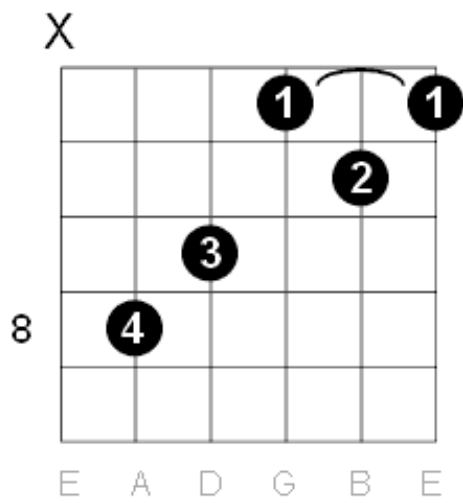

Various names: A A Major Amaj

E Major Guitar Shapes

Scale intervals: 1 - 3 - 5

Notes in the chord: E - G# - B

Various names: E E Major Emaj

B Major Guitar Shapes

Scale intervals: 1 - 3 - 5

Notes in the chord: B - D# - F#

Various names: B B Major Bmaj

F Major Guitar Shapes

Scale intervals: 1 - 3 - 5

Notes in the chord: F - A - C

Various names: F F Major Fmaj

B Flat Major Guitar Shapes

Scale intervals: 1 - 3 - 5

Notes in the chord: Bb - D - F

Various names: Bb Bb Major Bb maj

As A sharp:

Notes in the chord: A# - D - F

Various names: A# A# Major A#ma

E Flat Major Guitar Shapes

Scale intervals: 1 - 3 - 5

Notes in the chord: Eb - G - b

Various names: Eb Ebmaj Eb Major

As D Sharp:

Notes in the chord: D# - G - A#

Various names: D# D# Major D#maj

Ab Major Guitar Shapes

Scale intervals: 1 - 3 - 5

Notes in the chord: Ab - C - Eb

Various names: Ab Ab Major Abmaj

As G Sharp: