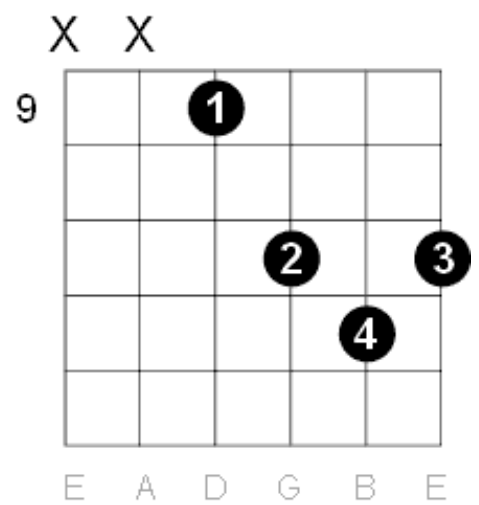

Various names: A A Major Amaj

E Major Guitar Shapes

Scale intervals: 1 - 3 - 5

Notes in the chord: E - G# - B

Various names: E E Major Emaj

B Major Guitar Shapes

Scale intervals: 1 - 3 - 5

Notes in the chord: B - D# - F#

Various names: B B Major Bmaj

F Major Guitar Shapes

Scale intervals: 1 - 3 - 5

Notes in the chord: F - A - C

Various names: F F Major Fmaj

B Flat Major Guitar Shapes

Scale intervals: 1 - 3 - 5

Notes in the chord: Bb - D - F

Various names: Bb Bb Major Bb maj

As A sharp:

Notes in the chord: A# - D - F

Various names: A# A# Major A#ma

E Flat Major Guitar Shapes

Scale intervals: 1 - 3 - 5

Notes in the chord: Eb - G - b

Various names: Eb Ebmaj Eb Major

As D Sharp:

Notes in the chord: D# - G - A#

Various names: D# D# Major D#maj

Ab Major Guitar Shapes

Scale intervals: 1 - 3 - 5

Notes in the chord: Ab - C - Eb

Various names: Ab Ab Major Abmaj

As G Sharp: