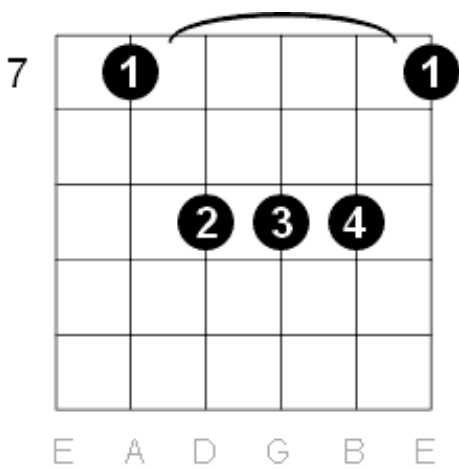

Various names: A A Major Amaj

E Major Guitar Shapes

Scale intervals: 1 - 3 - 5

Notes in the chord: E - G# - B

Various names: E E Major Emaj

B Major Guitar Shapes

Scale intervals: 1 - 3 - 5

Notes in the chord: B - D# - F#

Various names: B B Major Bmaj

F Major Guitar Shapes

Scale intervals: 1 - 3 - 5

Notes in the chord: F - A - C

Various names: F F Major Fmaj

B Flat Major Guitar Shapes

Scale intervals: 1 - 3 - 5

Notes in the chord: Bb - D - F

Various names: Bb Bb Major Bb maj

As A sharp:

Notes in the chord: A# - D - F

Various names: A# A# Major A#ma

E Flat Major Guitar Shapes

Scale intervals: 1 - 3 - 5

Notes in the chord: Eb - G - b

Various names: Eb Ebmaj Eb Major

As D Sharp:

Notes in the chord: D# - G - A#

Various names: D# D# Major D#maj

Ab Major Guitar Shapes

Scale intervals: 1 - 3 - 5

Notes in the chord: Ab - C - Eb

Various names: Ab Ab Major Abmaj

As G Sharp: