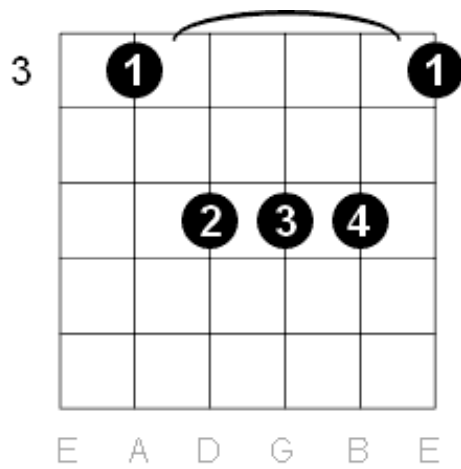

C Major Guitar Shapes

Scale intervals: 1 - 3 - 5

Notes in the chord: C - E - G

Various names: C C Major Cmaj

G Major Guitar Shapes

Scale intervals: 1 - 3 - 5

Notes in the chord: G - B - D

Various names: G G Major Gmaj

As D Sharp:

Notes in the chord: D# - G - A#

Various names: D# D# Major D#maj

Ab Major Guitar Shapes

Scale intervals: 1 - 3 - 5

Notes in the chord: Ab - C - Eb

Various names: Ab Ab Major Abmaj

As G Sharp:

Notes in the chord: G# - C - D#

Various names: G# G# Major G#maj

D Flat Major Guitar Shapes

Scale intervals: 1 - 3 - 5

Notes in the chord: Db - F - Ab

Various names: Db Dbmaj Db Major

X

As C sharp:

Notes in the chord: C# - F - G#

Various names: C# C# Major C#maj

G Flat Major Guitar Shapes

Scale intervals: 1 - 3 - 5

Notes in the chord: Gb - Bb - Db

Various names: Gb Gb Major Gbmaj

As F sharp:

Notes in the chord: F# - A# - C#