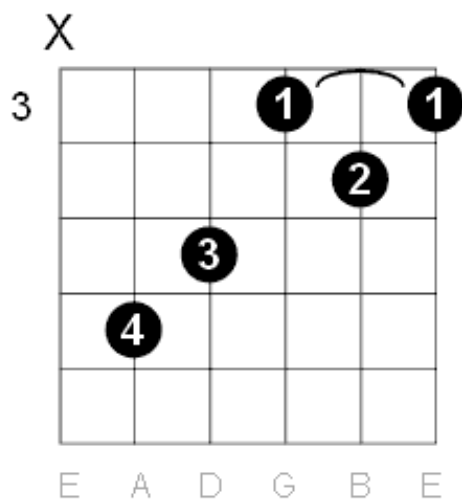

Various names: B B Major Bmaj

F Major Guitar Shapes

Scale intervals: 1 - 3 - 5

Notes in the chord: F - A - C

Various names: F F Major Fmaj

B Flat Major Guitar Shapes

Scale intervals: 1 - 3 - 5

Notes in the chord: Bb - D - F

Various names: Bb Bb Major Bb maj

As A sharp:

Notes in the chord: A# - D - F

Various names: A# A# Major A#ma

E Flat Major Guitar Shapes

Scale intervals: 1 - 3 - 5

Notes in the chord: Eb - G - b

Various names: Eb Ebmaj Eb Major

As D Sharp:

Notes in the chord: D# - G - A#

Various names: D# D# Major D#maj

Ab Major Guitar Shapes

Scale intervals: 1 - 3 - 5

Notes in the chord: Ab - C - Eb

Various names: Ab Ab Major Abmaj

As G Sharp:

Notes in the chord: G# - C - D#

Various names: G# G# Major G#maj

D Flat Major Guitar Shapes

Scale intervals: 1 - 3 - 5

Notes in the chord: Db - F - Ab

Various names: Db Dbmaj Db Major

X

As C sharp: