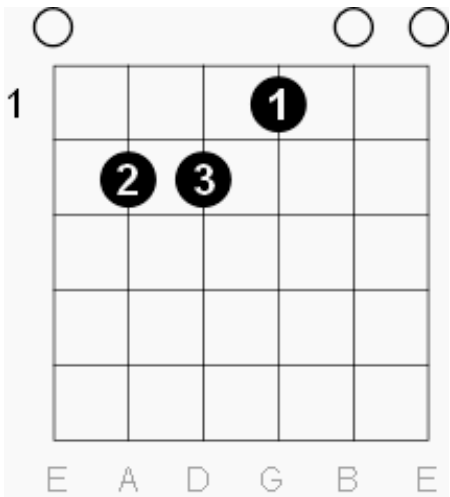

Various names: A A Major Amaj

E Major Guitar Shapes

Scale intervals: 1 - 3 - 5

Notes in the chord: E - G# - B

Various names: E E Major Emaj

B Major Guitar Shapes

Scale intervals: 1 - 3 - 5

Notes in the chord: B - D# - F#

Various names: B B Major Bmaj

F Major Guitar Shapes

Scale intervals: 1 - 3 - 5

Notes in the chord: F - A - C

Various names: F F Major Fmaj

B Flat Major Guitar Shapes

Scale intervals: 1 - 3 - 5

Notes in the chord: Bb - D - F

Various names: Bb Bb Major Bb maj

As A sharp:

Notes in the chord: A# - D - F

Various names: A# A# Major A#ma

E Flat Major Guitar Shapes

Scale intervals: 1 - 3 - 5

Notes in the chord: Eb - G - b

Various names: Eb Ebmaj Eb Major

As D Sharp:

Notes in the chord: D# - G - A#

Various names: D# D# Major D#maj

Ab Major Guitar Shapes

Scale intervals: 1 - 3 - 5

Notes in the chord: Ab - C - Eb

Various names: Ab Ab Major Abmaj

As G Sharp: