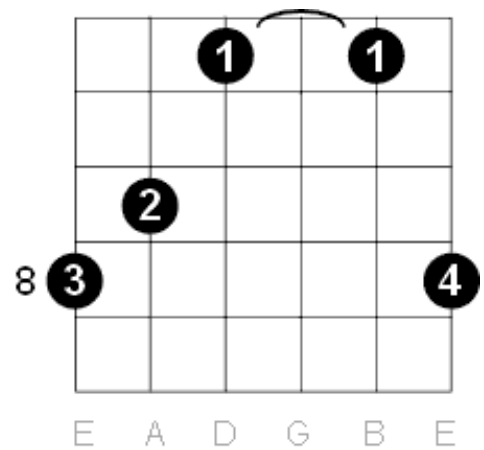

C Major Guitar Shapes

Scale intervals: 1 - 3 - 5

Notes in the chord: C - E - G

Various names: C C Major Cmaj

G Major Guitar Shapes

Scale intervals: 1 - 3 - 5

Notes in the chord: G - B - D

Various names: G G Major Gmaj

As D Sharp:

Notes in the chord: D# - G - A#

Various names: D# D# Major D#maj

Ab Major Guitar Shapes

Scale intervals: 1 - 3 - 5

Notes in the chord: Ab - C - Eb

Various names: Ab Ab Major Abmaj

As G Sharp:

Notes in the chord: G# - C - D#

Various names: G# G# Major G#maj

D Flat Major Guitar Shapes

Scale intervals: 1 - 3 - 5

Notes in the chord: Db - F - Ab

Various names: Db Dbmaj Db Major

X

As C sharp:

Notes in the chord: C# - F - G#

Various names: C# C# Major C#maj

G Flat Major Guitar Shapes

Scale intervals: 1 - 3 - 5

Notes in the chord: Gb - Bb - Db

Various names: Gb Gb Major Gbmaj

As F sharp:

Notes in the chord: F# - A# - C#