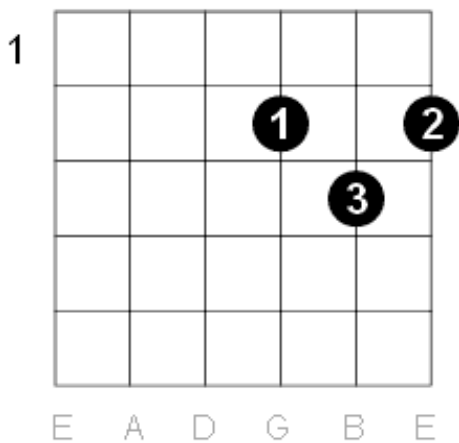

D Major Guitar Shapes

Scale intervals: 1 - 3 - 5

Notes in the chord: D - F# - A

Various names: D D Major Dmaj

X X O