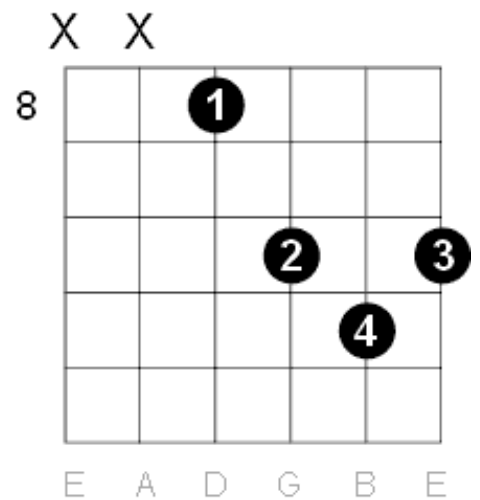

Various names: A A Major Amaj

E Major Guitar Shapes

Scale intervals: 1 - 3 - 5

Notes in the chord: E - G# - B

Various names: E E Major Emaj

B Major Guitar Shapes

Scale intervals: 1 - 3 - 5

Notes in the chord: B - D# - F#

Various names: B B Major Bmaj

F Major Guitar Shapes

Scale intervals: 1 - 3 - 5

Notes in the chord: F - A - C

Various names: F F Major Fmaj

B Flat Major Guitar Shapes

Scale intervals: 1 - 3 - 5

Notes in the chord: Bb - D - F

Various names: Bb Bb Major Bb maj

As A sharp:

Notes in the chord: A# - D - F

Various names: A# A# Major A#ma

E Flat Major Guitar Shapes

Scale intervals: 1 - 3 - 5

Notes in the chord: Eb - G - b

Various names: Eb Ebmaj Eb Major

As D Sharp:

Notes in the chord: D# - G - A#

Various names: D# D# Major D#maj

Ab Major Guitar Shapes

Scale intervals: 1 - 3 - 5

Notes in the chord: Ab - C - Eb

Various names: Ab Ab Major Abmaj

As G Sharp: