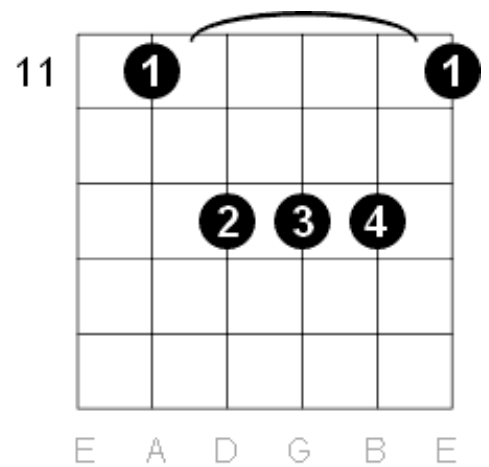

Various names: Bb Bb Major Bb maj

As A sharp:

Notes in the chord: A# - D - F

Various names: A# A# Major A#ma

E Flat Major Guitar Shapes

Scale intervals: 1 - 3 - 5

Notes in the chord: Eb - G - b

Various names: Eb Ebmaj Eb Major

As D Sharp:

Notes in the chord: D# - G - A#

Various names: D# D# Major D#maj

Ab Major Guitar Shapes

Scale intervals: 1 - 3 - 5

Notes in the chord: Ab - C - Eb

Various names: Ab Ab Major Abmaj

As G Sharp:

Notes in the chord: G# - C - D#

Various names: G# G# Major G#maj

D Flat Major Guitar Shapes

Scale intervals: 1 - 3 - 5

Notes in the chord: Db - F - Ab

Various names: Db Dbmaj Db Major

X

As C sharp: