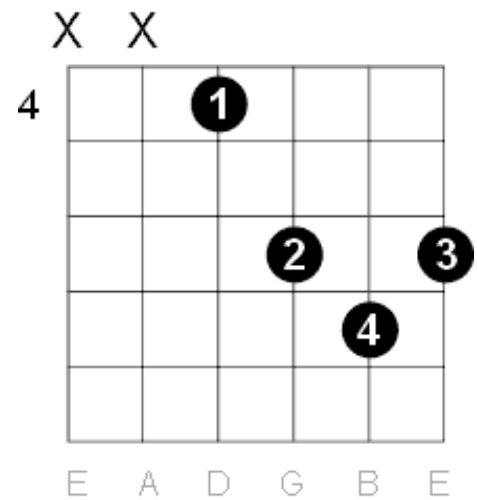

Various names: Bb Bb Major Bb maj

As A sharp:

Notes in the chord: A# - D - F

Various names: A# A# Major A#ma

E Flat Major Guitar Shapes

Scale intervals: 1 - 3 - 5

Notes in the chord: Eb - G - b

Various names: Eb Ebmaj Eb Major

As D Sharp:

Notes in the chord: D# - G - A#

Various names: D# D# Major D#maj

Ab Major Guitar Shapes

Scale intervals: 1 - 3 - 5

Notes in the chord: Ab - C - Eb

Various names: Ab Ab Major Abmaj

As G Sharp:

Notes in the chord: G# - C - D#

Various names: G# G# Major G#maj

D Flat Major Guitar Shapes

Scale intervals: 1 - 3 - 5

Notes in the chord: Db - F - Ab

Various names: Db Dbmaj Db Major

X

As C sharp:

Notes in the chord: C# - F - G#

Various names: C# C# Major C#maj

G Flat Major Guitar Shapes

Scale intervals: 1 - 3 - 5

Notes in the chord: Gb - Bb - Db

Various names: Gb Gb Major Gbmaj

As F sharp:

Notes in the chord: F# - A# - C#