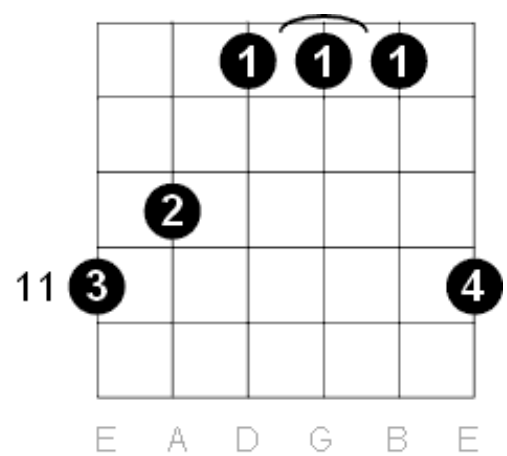

Various names: B B Major Bmaj

F Major Guitar Shapes

Scale intervals: 1 - 3 - 5

Notes in the chord: F - A - C

Various names: F F Major Fmaj

B Flat Major Guitar Shapes

Scale intervals: 1 - 3 - 5

Notes in the chord: Bb - D - F

Various names: Bb Bb Major Bb maj

As A sharp:

Notes in the chord: A# - D - F

Various names: A# A# Major A#ma

E Flat Major Guitar Shapes

Scale intervals: 1 - 3 - 5

Notes in the chord: Eb - G - b

Various names: Eb Ebmaj Eb Major

As D Sharp:

Notes in the chord: D# - G - A#

Various names: D# D# Major D#maj

Ab Major Guitar Shapes

Scale intervals: 1 - 3 - 5

Notes in the chord: Ab - C - Eb

Various names: Ab Ab Major Abmaj

As G Sharp:

Notes in the chord: G# - C - D#

Various names: G# G# Major G#maj

D Flat Major Guitar Shapes

Scale intervals: 1 - 3 - 5

Notes in the chord: Db - F - Ab

Various names: Db Dbmaj Db Major

X

As C sharp: