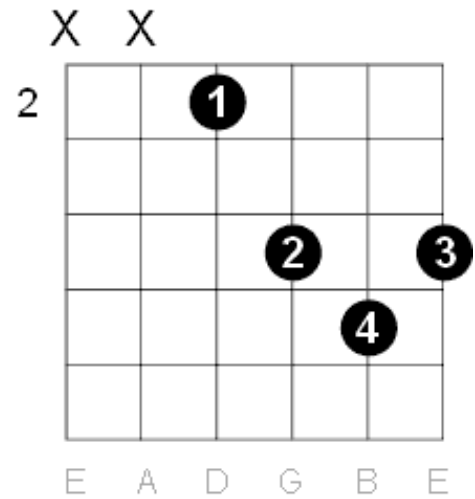

Various names: A A Major Amaj

E Major Guitar Shapes

Scale intervals: 1 - 3 - 5

Notes in the chord: E - G# - B

Various names: E E Major Emaj

B Major Guitar Shapes

Scale intervals: 1 - 3 - 5

Notes in the chord: B - D# - F#

Various names: B B Major Bmaj

F Major Guitar Shapes

Scale intervals: 1 - 3 - 5

Notes in the chord: F - A - C

Various names: F F Major Fmaj

B Flat Major Guitar Shapes

Scale intervals: 1 - 3 - 5

Notes in the chord: Bb - D - F

Various names: Bb Bb Major Bb maj

As A sharp:

Notes in the chord: A# - D - F

Various names: A# A# Major A#ma

E Flat Major Guitar Shapes

Scale intervals: 1 - 3 - 5

Notes in the chord: Eb - G - b

Various names: Eb Ebmaj Eb Major

As D Sharp:

Notes in the chord: D# - G - A#

Various names: D# D# Major D#maj

Ab Major Guitar Shapes

Scale intervals: 1 - 3 - 5

Notes in the chord: Ab - C - Eb

Various names: Ab Ab Major Abmaj

As G Sharp: