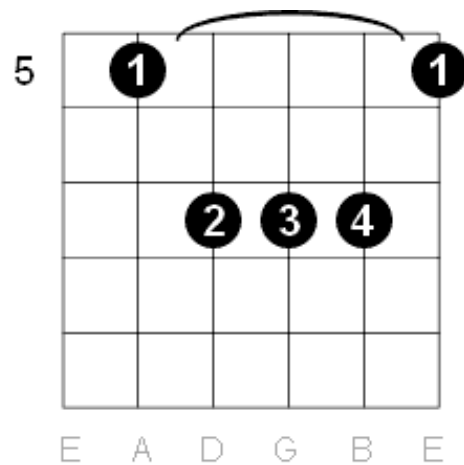

D Major Guitar Shapes

Scale intervals: 1 - 3 - 5

Notes in the chord: D - F# - A

Various names: D D Major Dmaj

X X O