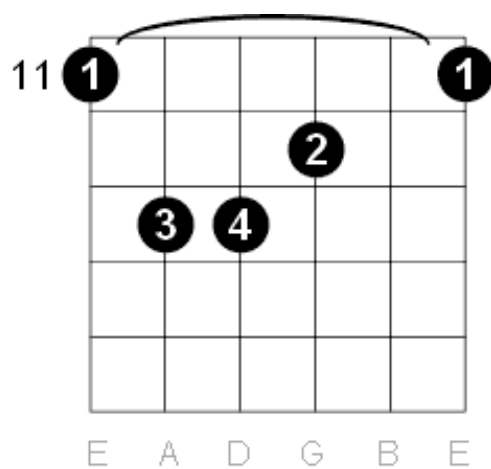

Various names: B B Major Bmaj

F Major Guitar Shapes

Scale intervals: 1 - 3 - 5

Notes in the chord: F - A - C

Various names: F F Major Fmaj

B Flat Major Guitar Shapes

Scale intervals: 1 - 3 - 5

Notes in the chord: Bb - D - F

Various names: Bb Bb Major Bb maj

As A sharp:

Notes in the chord: A# - D - F

Various names: A# A# Major A#ma

E Flat Major Guitar Shapes

Scale intervals: 1 - 3 - 5

Notes in the chord: Eb - G - b

Various names: Eb Ebmaj Eb Major

As D Sharp:

Notes in the chord: D# - G - A#

Various names: D# D# Major D#maj

Ab Major Guitar Shapes

Scale intervals: 1 - 3 - 5

Notes in the chord: Ab - C - Eb

Various names: Ab Ab Major Abmaj

As G Sharp:

Notes in the chord: G# - C - D#

Various names: G# G# Major G#maj

D Flat Major Guitar Shapes

Scale intervals: 1 - 3 - 5

Notes in the chord: Db - F - Ab

Various names: Db Dbmaj Db Major

X

As C sharp: