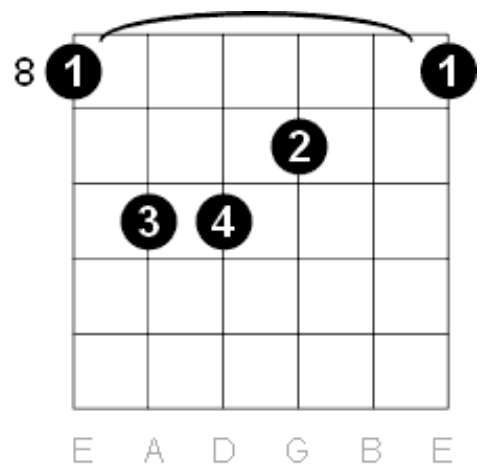

C Major Guitar Shapes

Scale intervals: 1 - 3 - 5

Notes in the chord: C - E - G

Various names: C C Major Cmaj

G Major Guitar Shapes

Scale intervals: 1 - 3 - 5

Notes in the chord: G - B - D

Various names: G G Major Gmaj

As D Sharp:

Notes in the chord: D# - G - A#

Various names: D# D# Major D#maj

Ab Major Guitar Shapes

Scale intervals: 1 - 3 - 5

Notes in the chord: Ab - C - Eb

Various names: Ab Ab Major Abmaj

As G Sharp:

Notes in the chord: G# - C - D#

Various names: G# G# Major G#maj

D Flat Major Guitar Shapes

Scale intervals: 1 - 3 - 5

Notes in the chord: Db - F - Ab

Various names: Db Dbmaj Db Major

X

As C sharp:

Notes in the chord: C# - F - G#

Various names: C# C# Major C#maj

G Flat Major Guitar Shapes

Scale intervals: 1 - 3 - 5

Notes in the chord: Gb - Bb - Db

Various names: Gb Gb Major Gbmaj

As F sharp:

Notes in the chord: F# - A# - C#