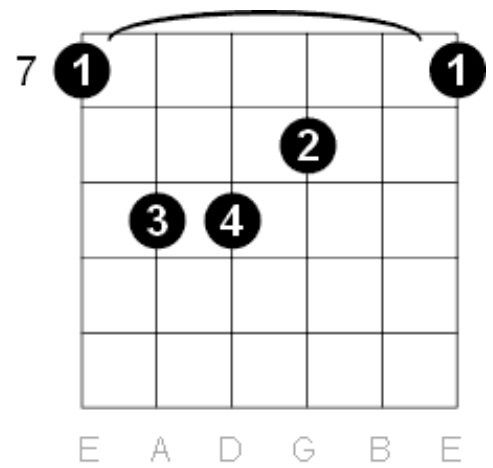

Various names: A A Major Amaj

E Major Guitar Shapes

Scale intervals: 1 - 3 - 5

Notes in the chord: E - G# - B

Various names: E E Major Emaj

B Major Guitar Shapes

Scale intervals: 1 - 3 - 5

Notes in the chord: B - D# - F#

Various names: B B Major Bmaj

F Major Guitar Shapes

Scale intervals: 1 - 3 - 5

Notes in the chord: F - A - C

Various names: F F Major Fmaj

B Flat Major Guitar Shapes

Scale intervals: 1 - 3 - 5

Notes in the chord: Bb - D - F

Various names: Bb Bb Major Bb maj

As A sharp:

Notes in the chord: A# - D - F

Various names: A# A# Major A#ma

E Flat Major Guitar Shapes

Scale intervals: 1 - 3 - 5

Notes in the chord: Eb - G - b

Various names: Eb Ebmaj Eb Major

As D Sharp:

Notes in the chord: D# - G - A#

Various names: D# D# Major D#maj

Ab Major Guitar Shapes

Scale intervals: 1 - 3 - 5

Notes in the chord: Ab - C - Eb

Various names: Ab Ab Major Abmaj

As G Sharp: