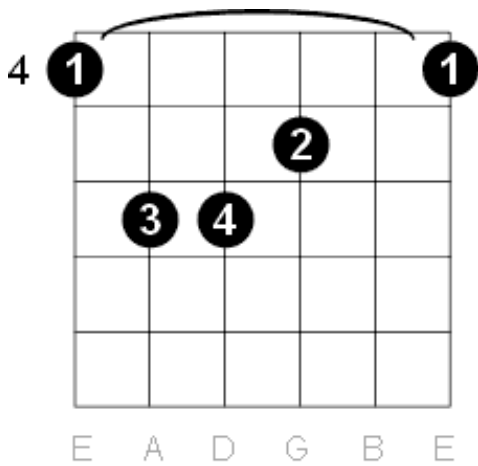

Various names: Bb Bb Major Bb maj

As A sharp:

Notes in the chord: A# - D - F

Various names: A# A# Major A#ma

E Flat Major Guitar Shapes

Scale intervals: 1 - 3 - 5

Notes in the chord: Eb - G - b

Various names: Eb Ebmaj Eb Major

As D Sharp:

Notes in the chord: D# - G - A#

Various names: D# D# Major D#maj

Ab Major Guitar Shapes

Scale intervals: 1 - 3 - 5

Notes in the chord: Ab - C - Eb

Various names: Ab Ab Major Abmaj

As G Sharp:

Notes in the chord: G# - C - D#

Various names: G# G# Major G#maj

D Flat Major Guitar Shapes

Scale intervals: 1 - 3 - 5

Notes in the chord: Db - F - Ab

Various names: Db Dbmaj Db Major

X

As C sharp: