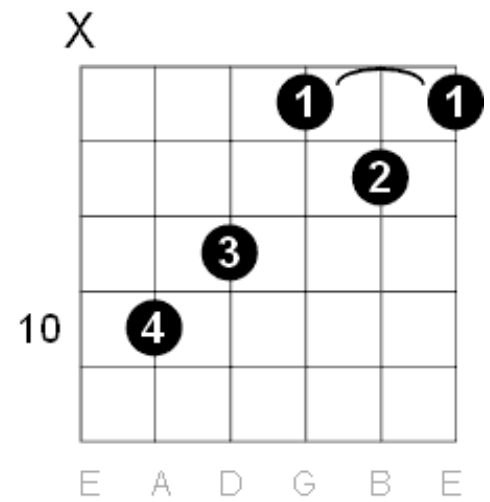

C Major Guitar Shapes

Scale intervals: 1 - 3 - 5

Notes in the chord: C - E - G

Various names: C C Major Cmaj

G Major Guitar Shapes

Scale intervals: 1 - 3 - 5

Notes in the chord: G - B - D

Various names: G G Major Gmaj

As D Sharp:

Notes in the chord: D# - G - A#

Various names: D# D# Major D#maj

Ab Major Guitar Shapes

Scale intervals: 1 - 3 - 5

Notes in the chord: Ab - C - Eb

Various names: Ab Ab Major Abmaj

As G Sharp:

Notes in the chord: G# - C - D#

Various names: G# G# Major G#maj

D Flat Major Guitar Shapes

Scale intervals: 1 - 3 - 5

Notes in the chord: Db - F - Ab

Various names: Db Dbmaj Db Major

X

As C sharp:

Notes in the chord: C# - F - G#

Various names: C# C# Major C#maj

G Flat Major Guitar Shapes

Scale intervals: 1 - 3 - 5

Notes in the chord: Gb - Bb - Db

Various names: Gb Gb Major Gbmaj

As F sharp:

Notes in the chord: F# - A# - C#