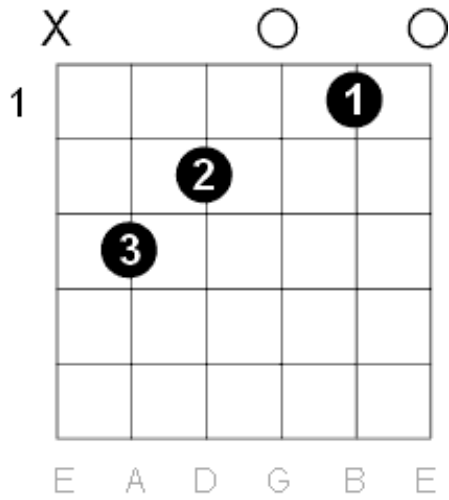

C Major Guitar Shapes

Scale intervals: 1 - 3 - 5

Notes in the chord: C - E - G

Various names: C C Major Cmaj

G Major Guitar Shapes

Scale intervals: 1 - 3 - 5

Notes in the chord: G - B - D

Various names: G G Major Gmaj

As D Sharp:

Notes in the chord: D# - G - A#

Various names: D# D# Major D#maj

Ab Major Guitar Shapes

Scale intervals: 1 - 3 - 5

Notes in the chord: Ab - C - Eb

Various names: Ab Ab Major Abmaj

As G Sharp:

Notes in the chord: G# - C - D#

Various names: G# G# Major G#maj

D Flat Major Guitar Shapes

Scale intervals: 1 - 3 - 5

Notes in the chord: Db - F - Ab

Various names: Db Dbmaj Db Major

X

As C sharp:

Notes in the chord: C# - F - G#

Various names: C# C# Major C#maj

G Flat Major Guitar Shapes

Scale intervals: 1 - 3 - 5

Notes in the chord: Gb - Bb - Db

Various names: Gb Gb Major Gbmaj

As F sharp:

Notes in the chord: F# - A# - C#