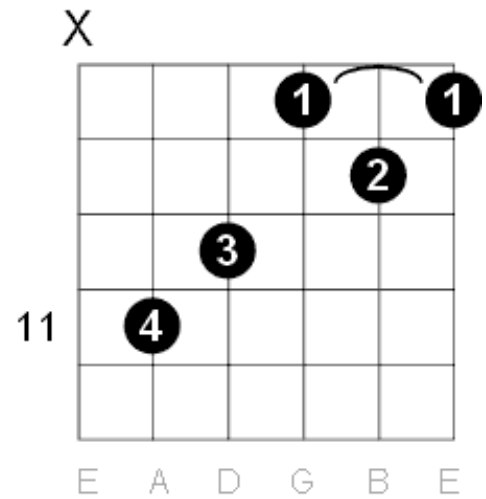

Various names: Bb Bb Major Bb maj

As A sharp:

Notes in the chord: A# - D - F

Various names: A# A# Major A#ma

E Flat Major Guitar Shapes

Scale intervals: 1 - 3 - 5

Notes in the chord: Eb - G - b

Various names: Eb Ebmaj Eb Major

As D Sharp:

Notes in the chord: D# - G - A#

Various names: D# D# Major D#maj

Ab Major Guitar Shapes

Scale intervals: 1 - 3 - 5

Notes in the chord: Ab - C - Eb

Various names: Ab Ab Major Abmaj

As G Sharp:

Notes in the chord: G# - C - D#

Various names: G# G# Major G#maj

D Flat Major Guitar Shapes

Scale intervals: 1 - 3 - 5

Notes in the chord: Db - F - Ab

Various names: Db Dbmaj Db Major

X

As C sharp: