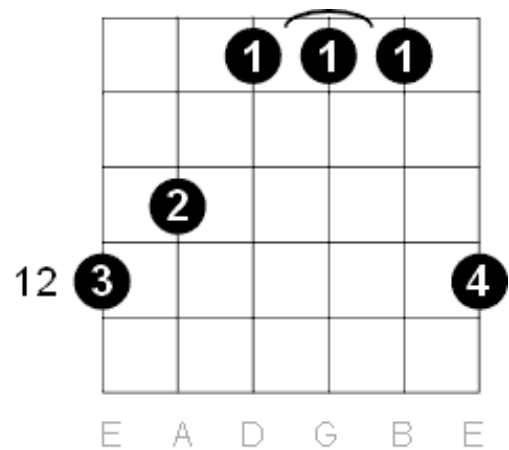

Various names: A A Major Amaj

E Major Guitar Shapes

Scale intervals: 1 - 3 - 5

Notes in the chord: E - G# - B

Various names: E E Major Emaj

B Major Guitar Shapes

Scale intervals: 1 - 3 - 5

Notes in the chord: B - D# - F#

Various names: B B Major Bmaj

F Major Guitar Shapes

Scale intervals: 1 - 3 - 5

Notes in the chord: F - A - C

Various names: F F Major Fmaj

B Flat Major Guitar Shapes

Scale intervals: 1 - 3 - 5

Notes in the chord: Bb - D - F

Various names: Bb Bb Major Bb maj

As A sharp:

Notes in the chord: A# - D - F

Various names: A# A# Major A#ma

E Flat Major Guitar Shapes

Scale intervals: 1 - 3 - 5

Notes in the chord: Eb - G - b

Various names: Eb Ebmaj Eb Major

As D Sharp:

Notes in the chord: D# - G - A#

Various names: D# D# Major D#maj

Ab Major Guitar Shapes

Scale intervals: 1 - 3 - 5

Notes in the chord: Ab - C - Eb

Various names: Ab Ab Major Abmaj

As G Sharp: