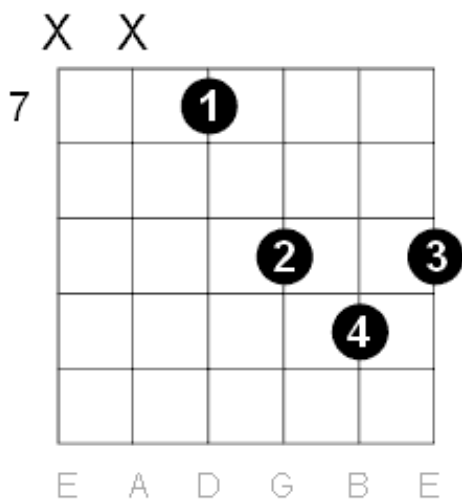

Various names: A A Major Amaj

E Major Guitar Shapes

Scale intervals: 1 - 3 - 5

Notes in the chord: E - G# - B

Various names: E E Major Emaj

B Major Guitar Shapes

Scale intervals: 1 - 3 - 5

Notes in the chord: B - D# - F#

As D Sharp:

Notes in the chord: D# - G - A#

Various names: D# D# Major D#maj

Ab Major Guitar Shapes

Scale intervals: 1 - 3 - 5

Notes in the chord: Ab - C - Eb

Various names: Ab Ab Major Abmaj

As G Sharp:

Notes in the chord: G# - C - D#

Various names: G# G# Major G#maj

D Flat Major Guitar Shapes

Scale intervals: 1 - 3 - 5

Notes in the chord: Db - F - Ab

Various names: Db Dbmaj Db Major

X

As C sharp:

Notes in the chord: C# - F - G#

Various names: C# C# Major C#maj

G Flat Major Guitar Shapes

Scale intervals: 1 - 3 - 5

Notes in the chord: Gb - Bb - Db

Various names: Gb Gb Major Gbmaj

As F sharp:

Notes in the chord: F# - A# - C#