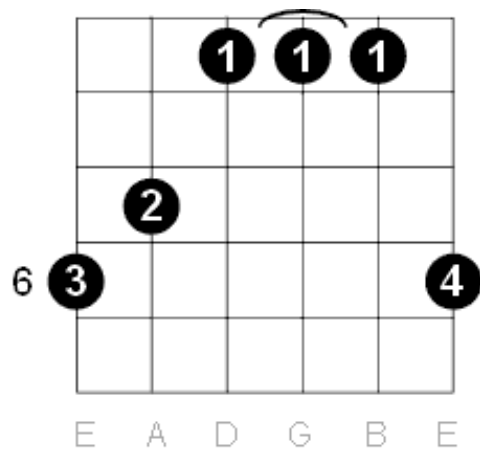

Various names: A A Major Amaj

E Major Guitar Shapes

Scale intervals: 1 - 3 - 5

Notes in the chord: E - G# - B

Various names: E E Major Emaj

B Major Guitar Shapes

Scale intervals: 1 - 3 - 5

Notes in the chord: B - D# - F#

Various names: B B Major Bmaj

F Major Guitar Shapes

Scale intervals: 1 - 3 - 5

Notes in the chord: F - A - C

Various names: F F Major Fmaj

B Flat Major Guitar Shapes

Scale intervals: 1 - 3 - 5

Notes in the chord: Bb - D - F

Various names: Bb Bb Major Bb maj

As A sharp:

Notes in the chord: A# - D - F

Various names: A# A# Major A#ma

E Flat Major Guitar Shapes

Scale intervals: 1 - 3 - 5

Notes in the chord: Eb - G - b

Various names: Eb Ebmaj Eb Major

As D Sharp:

Notes in the chord: D# - G - A#

Various names: D# D# Major D#maj

Ab Major Guitar Shapes

Scale intervals: 1 - 3 - 5

Notes in the chord: Ab - C - Eb

Various names: Ab Ab Major Abmaj

As G Sharp: