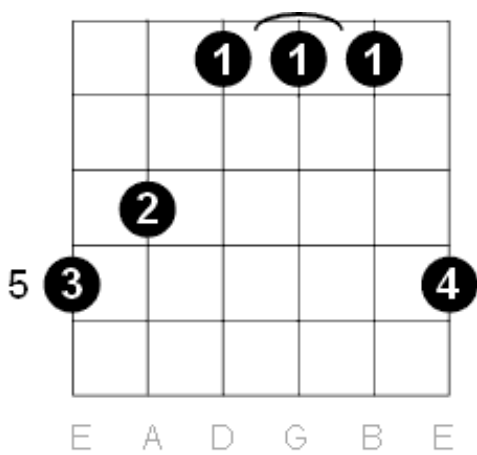

D Major Guitar Shapes

Scale intervals: 1 - 3 - 5

Notes in the chord: D - F# - A

Various names: D D Major Dmaj

X X O

A Major Guitar Shapes

Scale intervals: 1 - 3 - 5

Notes in the chord: A - C# - E

Various names: A A Major Amaj

E Major Guitar Shapes

Scale intervals: 1 - 3 - 5

Notes in the chord: E - G# - B

Various names: E E Major Emaj

B Major Guitar Shapes

Scale intervals: 1 - 3 - 5

Notes in the chord: B - D# - F#

Various names: Bb Bb Major Bb maj

As A sharp:

Notes in the chord: A# - D - F

Various names: A# A# Major A#ma

E Flat Major Guitar Shapes

Scale intervals: 1 - 3 - 5

Notes in the chord: Eb - G - b

Various names: Eb Ebmaj Eb Major

As D Sharp:

Notes in the chord: D# - G - A#

Various names: D# D# Major D#maj

Ab Major Guitar Shapes

Scale intervals: 1 - 3 - 5

Notes in the chord: Ab - C - Eb

Various names: Ab Ab Major Abmaj

As G Sharp: