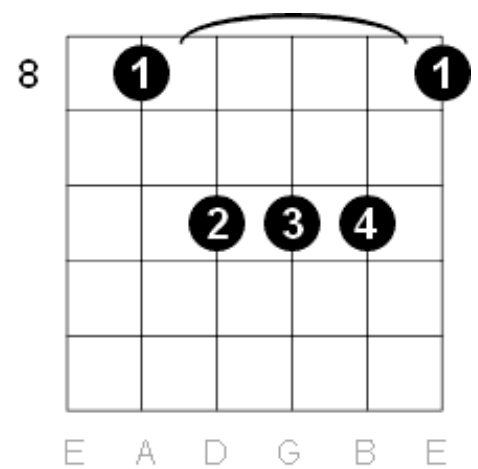

Various names: A A Major Amaj

E Major Guitar Shapes

Scale intervals: 1 - 3 - 5

Notes in the chord: E - G# - B

Various names: E E Major Emaj

B Major Guitar Shapes

Scale intervals: 1 - 3 - 5

Notes in the chord: B - D# - F#

Various names: B B Major Bmaj

F Major Guitar Shapes

Scale intervals: 1 - 3 - 5

Notes in the chord: F - A - C

Various names: F F Major Fmaj

B Flat Major Guitar Shapes

Scale intervals: 1 - 3 - 5

Notes in the chord: Bb - D - F

Various names: Bb Bb Major Bb maj

As A sharp:

Notes in the chord: A# - D - F

Various names: A# A# Major A#ma

E Flat Major Guitar Shapes

Scale intervals: 1 - 3 - 5

Notes in the chord: Eb - G - b

Various names: Eb Ebmaj Eb Major

As D Sharp:

Notes in the chord: D# - G - A#

Various names: D# D# Major D#maj

Ab Major Guitar Shapes

Scale intervals: 1 - 3 - 5

Notes in the chord: Ab - C - Eb

Various names: Ab Ab Major Abmaj

As G Sharp: