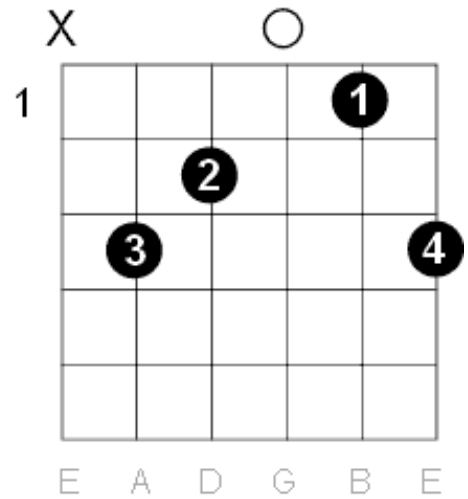

C Major Guitar Shapes

Scale intervals: 1 - 3 - 5

Notes in the chord: C - E - G

Various names: C C Major Cmaj