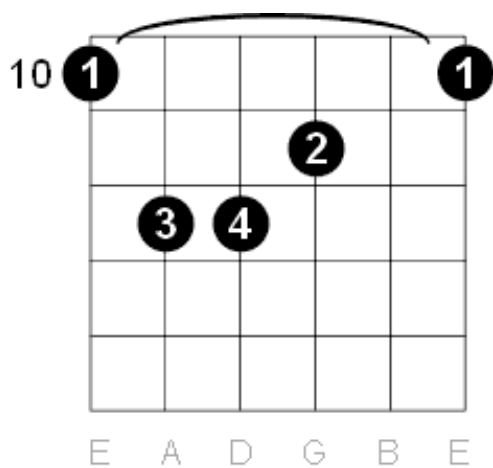

D Major Guitar Shapes

Scale intervals: 1 - 3 - 5

Notes in the chord: D - F# - A

Various names: D D Major Dmaj

X X O