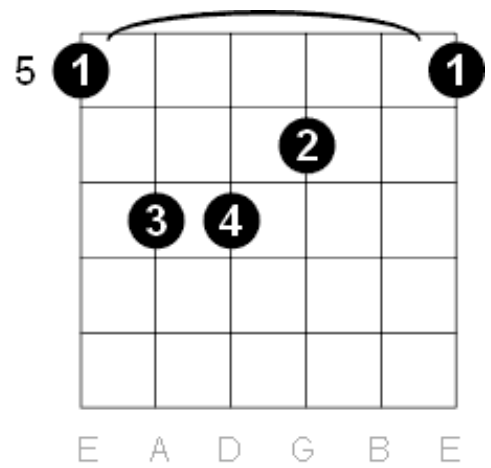

D Major Guitar Shapes

Scale intervals: 1 - 3 - 5

Notes in the chord: D - F# - A

Various names: D D Major Dmaj

X X O

A Major Guitar Shapes

Scale intervals: 1 - 3 - 5

Notes in the chord: A - C# - E

Various names: A A Major Amaj

E Major Guitar Shapes

Scale intervals: 1 - 3 - 5

Notes in the chord: E - G# - B

Various names: E E Major Emaj

B Major Guitar Shapes

Scale intervals: 1 - 3 - 5

Notes in the chord: B - D# - F#

Various names: Bb Bb Major Bb maj

As A sharp:

Notes in the chord: A# - D - F

Various names: A# A# Major A#ma

E Flat Major Guitar Shapes

Scale intervals: 1 - 3 - 5

Notes in the chord: Eb - G - b

Various names: Eb Ebmaj Eb Major

As D Sharp:

Notes in the chord: D# - G - A#

Various names: D# D# Major D#maj

Ab Major Guitar Shapes

Scale intervals: 1 - 3 - 5

Notes in the chord: Ab - C - Eb

Various names: Ab Ab Major Abmaj

As G Sharp: