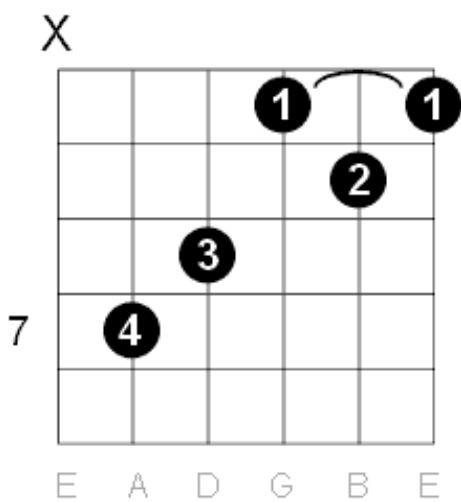

Various names: A A Major Amaj

E Major Guitar Shapes

Scale intervals: 1 - 3 - 5

Notes in the chord: E - G# - B

Various names: E E Major Emaj

B Major Guitar Shapes

Scale intervals: 1 - 3 - 5

Notes in the chord: B - D# - F#

Various names: B B Major Bmaj

F Major Guitar Shapes

Scale intervals: 1 - 3 - 5

Notes in the chord: F - A - C

Various names: F F Major Fmaj

B Flat Major Guitar Shapes

Scale intervals: 1 - 3 - 5

Notes in the chord: Bb - D - F

Various names: Bb Bb Major Bb maj

As A sharp:

Notes in the chord: A# - D - F

Various names: A# A# Major A#ma

E Flat Major Guitar Shapes

Scale intervals: 1 - 3 - 5

Notes in the chord: Eb - G - b

Various names: Eb Ebmaj Eb Major

As D Sharp:

Notes in the chord: D# - G - A#

Various names: D# D# Major D#maj

Ab Major Guitar Shapes

Scale intervals: 1 - 3 - 5

Notes in the chord: Ab - C - Eb

Various names: Ab Ab Major Abmaj

As G Sharp: