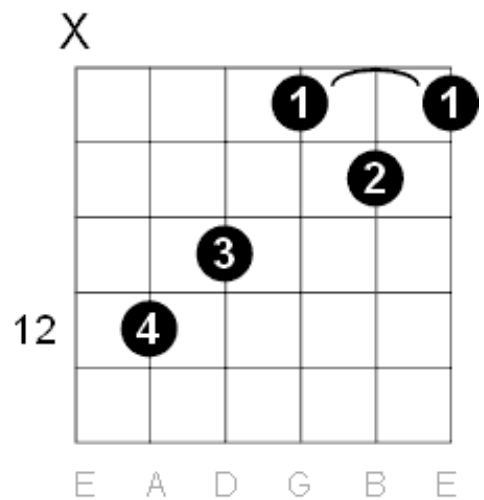

D Major Guitar Shapes

Scale intervals: 1 - 3 - 5

Notes in the chord: D - F# - A

Various names: D D Major Dmaj

X X O

A Major Guitar Shapes

Scale intervals: 1 - 3 - 5

Notes in the chord: A - C# - E

Various names: A A Major Amaj

E Major Guitar Shapes

Scale intervals: 1 - 3 - 5

Notes in the chord: E - G# - B

Various names: E E Major Emaj

B Major Guitar Shapes

Scale intervals: 1 - 3 - 5

Notes in the chord: B - D# - F#

As D Sharp:

Notes in the chord: D# - G - A#

Various names: D# D# Major D#maj

Ab Major Guitar Shapes

Scale intervals: 1 - 3 - 5

Notes in the chord: Ab - C - Eb

Various names: Ab Ab Major Abmaj

As G Sharp:

Notes in the chord: G# - C - D#

Various names: G# G# Major G#maj

D Flat Major Guitar Shapes

Scale intervals: 1 - 3 - 5

Notes in the chord: Db - F - Ab

Various names: Db Dbmaj Db Major

X

As C sharp: