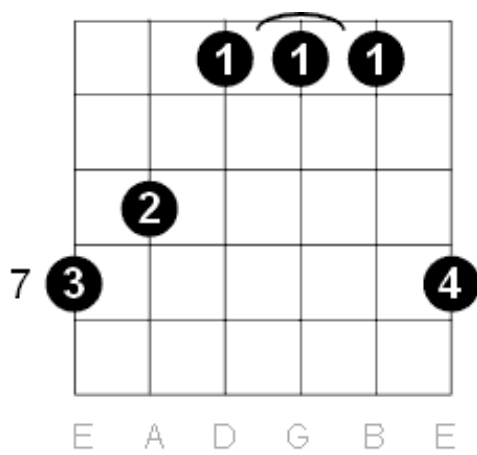

Various names: A A Major Amaj

E Major Guitar Shapes

Scale intervals: 1 - 3 - 5

Notes in the chord: E - G# - B

Various names: E E Major Emaj

B Major Guitar Shapes

Scale intervals: 1 - 3 - 5

Notes in the chord: B - D# - F#

Various names: B B Major Bmaj

F Major Guitar Shapes

Scale intervals: 1 - 3 - 5

Notes in the chord: F - A - C

Various names: F F Major Fmaj

B Flat Major Guitar Shapes

Scale intervals: 1 - 3 - 5

Notes in the chord: Bb - D - F

Various names: Bb Bb Major Bb maj

As A sharp:

Notes in the chord: A# - D - F

Various names: A# A# Major A#ma

E Flat Major Guitar Shapes

Scale intervals: 1 - 3 - 5

Notes in the chord: Eb - G - b

Various names: Eb Ebmaj Eb Major

As D Sharp:

Notes in the chord: D# - G - A#

Various names: D# D# Major D#maj

Ab Major Guitar Shapes

Scale intervals: 1 - 3 - 5

Notes in the chord: Ab - C - Eb

Various names: Ab Ab Major Abmaj

As G Sharp: