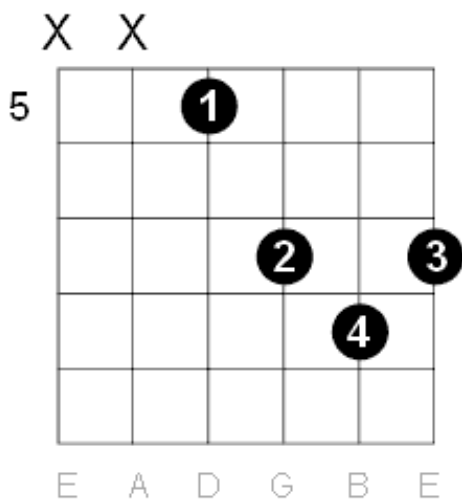

G Major Guitar Shapes

Scale intervals: 1 - 3 - 5

Notes in the chord: G - B - D

Various names: G G Major Gmaj