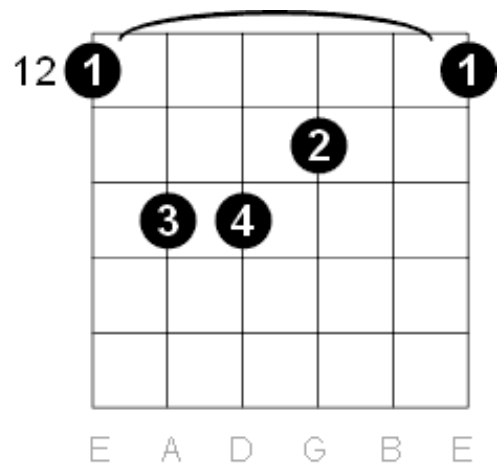

Various names: A A Major Amaj

E Major Guitar Shapes

Scale intervals: 1 - 3 - 5

Notes in the chord: E - G# - B

Various names: E E Major Emaj

B Major Guitar Shapes

Scale intervals: 1 - 3 - 5

Notes in the chord: B - D# - F#

Various names: B B Major Bmaj

F Major Guitar Shapes

Scale intervals: 1 - 3 - 5

Notes in the chord: F - A - C

Various names: F F Major Fmaj

B Flat Major Guitar Shapes

Scale intervals: 1 - 3 - 5

Notes in the chord: Bb - D - F

Various names: Bb Bb Major Bb maj

As A sharp:

Notes in the chord: A# - D - F

Various names: A# A# Major A#ma

E Flat Major Guitar Shapes

Scale intervals: 1 - 3 - 5

Notes in the chord: Eb - G - b

Various names: Eb Ebmaj Eb Major

As D Sharp:

Notes in the chord: D# - G - A#

Various names: D# D# Major D#maj

Ab Major Guitar Shapes

Scale intervals: 1 - 3 - 5

Notes in the chord: Ab - C - Eb

Various names: Ab Ab Major Abmaj

As G Sharp: