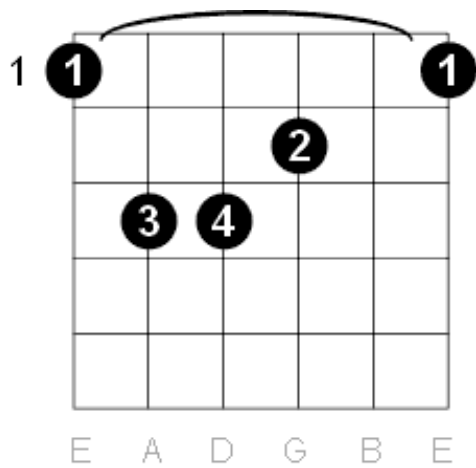

Various names: A A Major Amaj

E Major Guitar Shapes

Scale intervals: 1 - 3 - 5

Notes in the chord: E - G# - B

Various names: E E Major Emaj

B Major Guitar Shapes

Scale intervals: 1 - 3 - 5

Notes in the chord: B - D# - F#

Various names: B B Major Bmaj

F Major Guitar Shapes

Scale intervals: 1 - 3 - 5

Notes in the chord: F - A - C

Various names: F F Major Fmaj

B Flat Major Guitar Shapes

Scale intervals: 1 - 3 - 5

Notes in the chord: Bb - D - F

Various names: Bb Bb Major Bb maj

As A sharp:

Notes in the chord: A# - D - F

Various names: A# A# Major A#ma

E Flat Major Guitar Shapes

Scale intervals: 1 - 3 - 5

Notes in the chord: Eb - G - b

Various names: Eb Ebmaj Eb Major

As D Sharp:

Notes in the chord: D# - G - A#

Various names: D# D# Major D#maj

Ab Major Guitar Shapes

Scale intervals: 1 - 3 - 5

Notes in the chord: Ab - C - Eb

Various names: Ab Ab Major Abmaj

As G Sharp: