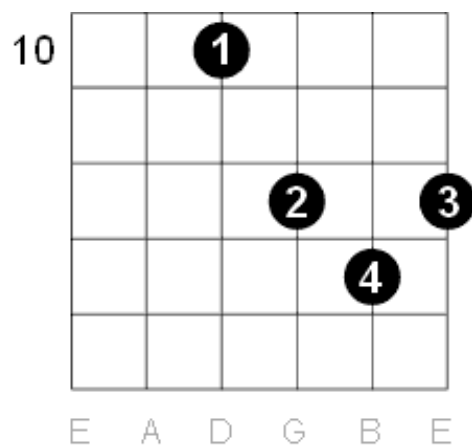

C Major Guitar Shapes

Scale intervals: 1 - 3 - 5

Notes in the chord: C - E - G

Various names: C C Major Cmaj

G Major Guitar Shapes

Scale intervals: 1 - 3 - 5

Notes in the chord: G - B - D

Various names: G G Major Gmaj

As D Sharp:

Notes in the chord: D# - G - A#

Various names: D# D# Major D#maj

Ab Major Guitar Shapes

Scale intervals: 1 - 3 - 5

Notes in the chord: Ab - C - Eb

Various names: Ab Ab Major Abmaj

As G Sharp:

Notes in the chord: G# - C - D#

Various names: G# G# Major G#maj

D Flat Major Guitar Shapes

Scale intervals: 1 - 3 - 5

Notes in the chord: Db - F - Ab

Various names: Db Dbmaj Db Major

X

As C sharp:

Notes in the chord: C# - F - G#

Various names: C# C# Major C#maj

G Flat Major Guitar Shapes

Scale intervals: 1 - 3 - 5

Notes in the chord: Gb - Bb - Db

Various names: Gb Gb Major Gbmaj

As F sharp:

Notes in the chord: F# - A# - C#